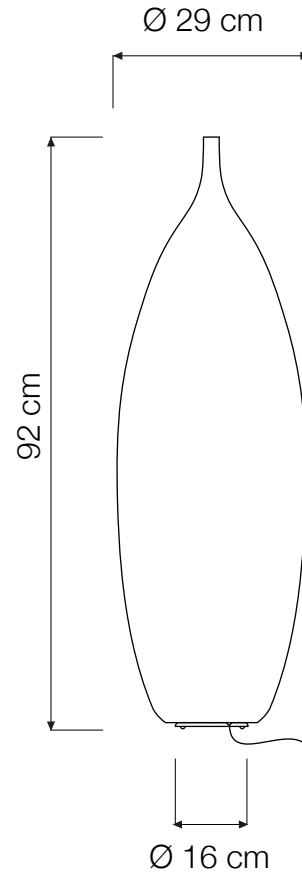

TANK 2 FLOOR LAMP

Tank 2 (Ø 29 x 92 cm) max 100W | E27 (230V) - E26 (120V)
LED bulbs compatible | rec. LED 13W

Led color temperature recommended:
neutral white 4200 °K / warm white 2700 °K

MATERIALS

Nebulite (fiberglass), polycarbonate

COLOR

INCLUDES 200 CM CORD AND FOOT-SWITCH.
BULBS ARE NOT INCLUDED.

AVAILABLE WITH ELECTRONIC [LED DIMMER](#).

RECYCLED CARDBOARD

PROUDLY DESIGNED AND MADE
IN ROME | ITALY

RESPONSIBLE HANDMADE
QUALITY

WET CLOTH RECOMMENDED
CLEANING