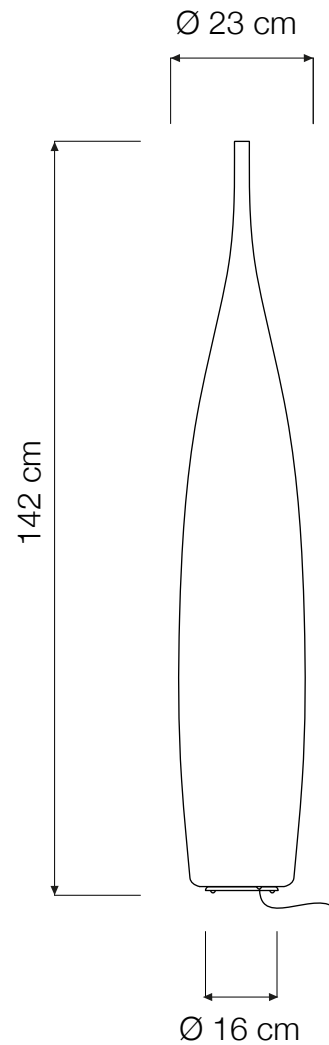

# TANK 1 FLOOR LAMP

**Tank 1** (Ø 23 x 142 cm) max 100W | E27 (230V) - E26 (120V)  
LED bulbs compatible | rec. LED 13W

Led color temperature recommended:  
neutral white 4200 °K / warm white 2700 °K

### MATERIALS

Nebulite (fiberglass), polycarbonate

### COLOR

INCLUDES 200 CM CORD AND FOOT-SWITCH.  
BULBS ARE NOT INCLUDED.

AVAILABLE WITH ELECTRONIC [LED DIMMER](#).

RECYCLED CARDBOARD

PROUDLY DESIGNED AND MADE  
IN ROME | ITALY

RESPONSIBLE HANDMADE  
QUALITY