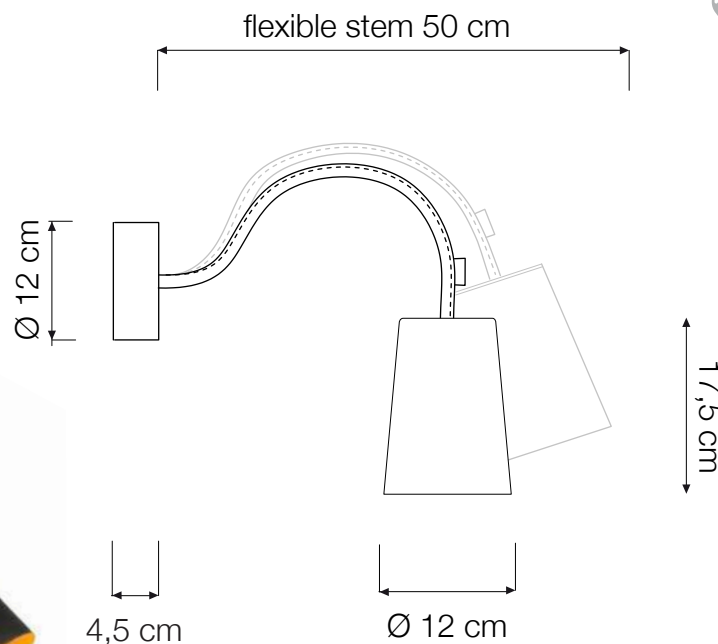

# PAINT A WALL LAMP

**Paint A** (Ø 12 cm x 17,5 cm) max 30W | E14 (230V) - E12 (120V)  
Equivalent W dimmable LED bulbs compatible | rec. LED 6W

Led color temperature recommended:  
neutral white 4200 °K / warm white 2700 °K