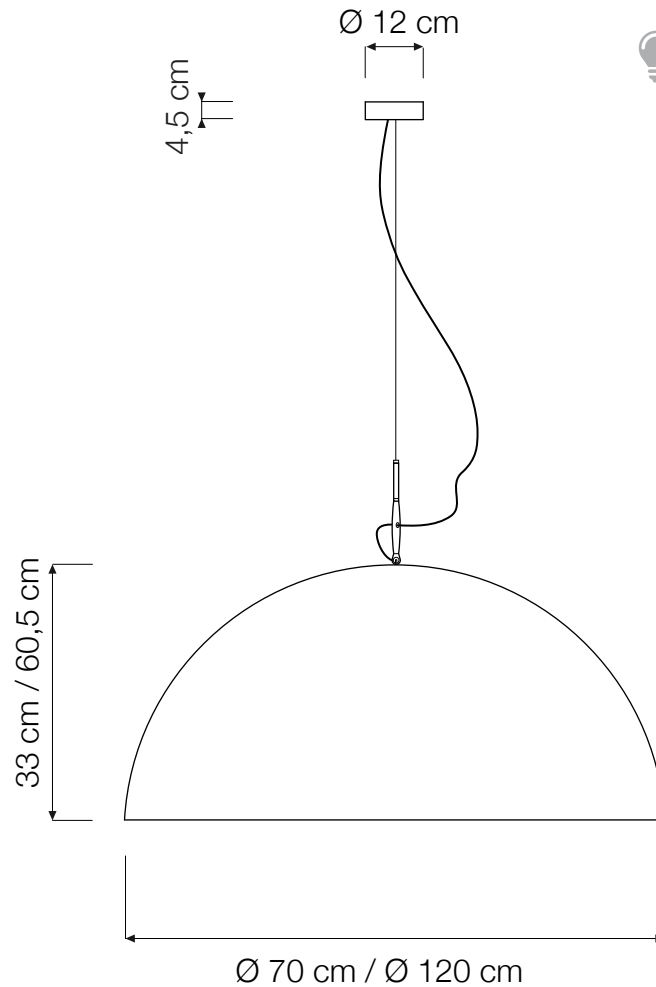

MEZZA LUNA 1/2

PENDANT Ø 70/120

Mezza luna 1 (Ø 70 cm) max 100W | E27 (230V) - E26 (120V)
Equivalent W dimmable LED bulbs compatible | rec. LED 13W

Mezza luna 2 (Ø 120 cm) max 100W | E27 (230V) - E26 (120V)
Equivalent W dimmable LED bulbs compatible | rec. LED 20W

Led color temperature recommended:
neutral white 4200 °K / warm white 2700 °K

MATERIALS

Mezza luna 1/2: laprene, nebulite (fiberglass), steel
Mezza luna 1/2 nebulite: laprene, nebulite, steel
Mezza luna 1/2 lavagna: laprene, nebulite, nylon, blackboard effect resin
Mezza luna 1/2 cemento: laprene, nebulite, nylon, cement effect paint