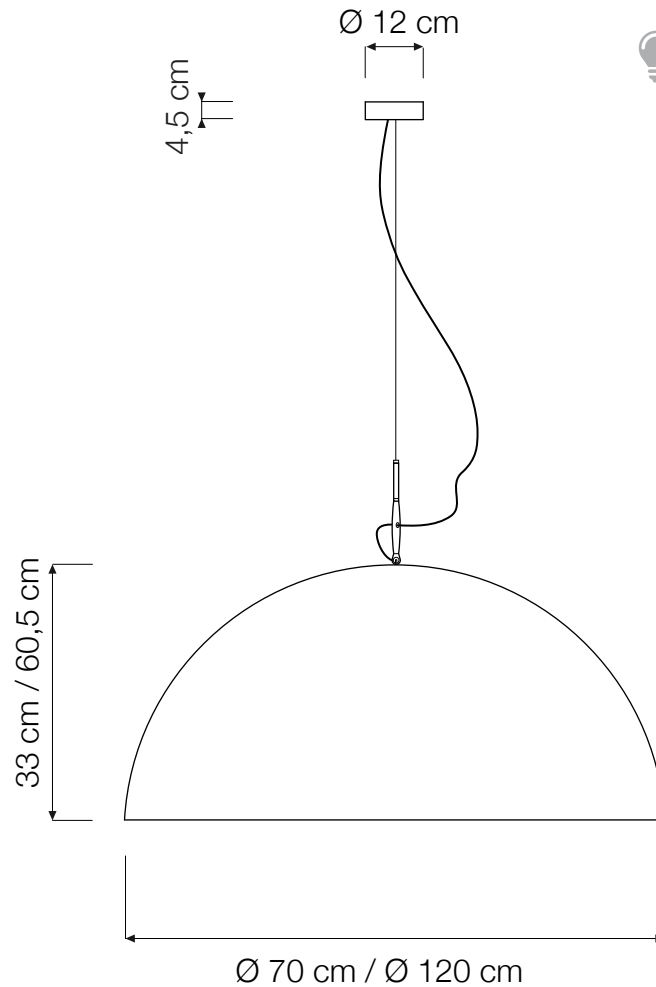

MEZZA LUNA 1/2

PENDANT Ø 70/120

Mezza luna 1 (Ø 70 cm) max 100W | E27 (230V) - E26 (120V)
Equivalent W dimmable LED bulbs compatible | rec. LED 13W

Mezza luna 2 (Ø 120 cm) max 100W | E27 (230V) - E26 (120V)
Equivalent W dimmable LED bulbs compatible | rec. LED 20W

Led color temperature recommended:
neutral white 4200 °K / warm white 2700 °K

MATERIALS

Mezza luna 1/2: laprene, nebulite (fiberglass), steel
Mezza luna 1/2 nebulite: laprene, nebulite, steel
Mezza luna 1/2 lavagna: laprene, nebulite, nylon, blackboard effect resin
Mezza luna 1/2 cemento: laprene, nebulite, nylon, cement effect paint

TRANSPARENT VERSION

COLOR

BICOLOR VERSION

OUTER COLOR

INNER COLOR

INCLUDES 130 CM CORD AND LAPRENE (RUBBER) CEILING CANOPY.
CUSTOM CORD LENGTHS ARE AVAILABLE FOR AN ADDITIONAL CHARGE.
BULBS ARE NOT INCLUDED.