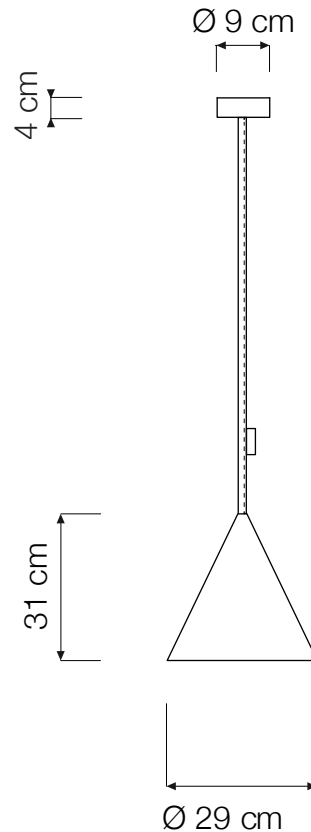

# JAZZ PENDANT

**Jazz** (Ø 29 cm x 31 cm) max 40W | E14 (230V) - E12 (120V)  
Equivalent W dimmable LED bulbs compatible | rec. LED 8W

Led color temperature recommended:  
neutral white 4200 °K / warm white 2700 °K

### COLOR

○ white (transparent)