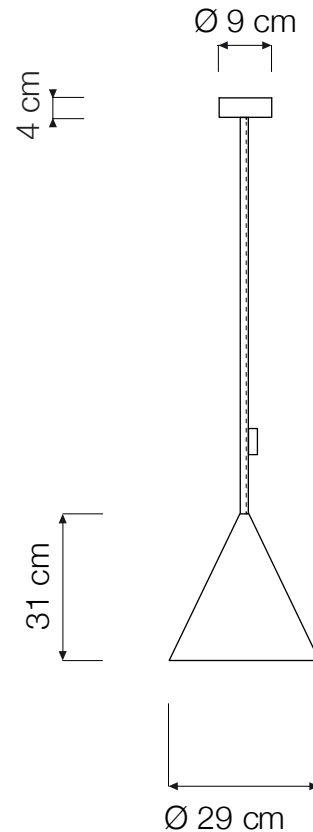

# JAZZ PENDANT

**Jazz** (Ø 29 cm x 31 cm) max 40W | E14 (230V) - E12 (120V)  
Equivalent W dimmable LED bulbs compatible | rec. LED 8W

Led color temperature recommended:  
neutral white 4200 °K / warm white 2700 °K

### COLOR

○ white (transparent)