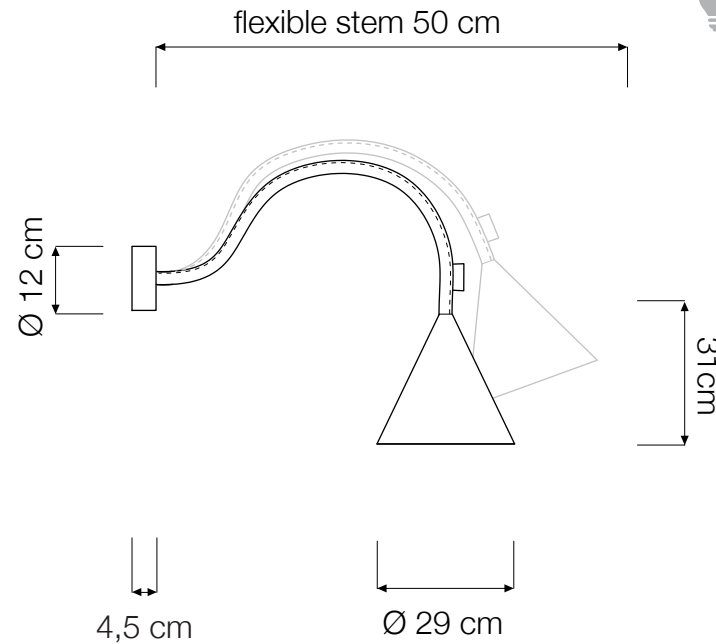

JAZZ A WALL LAMP

Jazz A (Ø 29 cm x 31 cm) max 40W | E14 (230V) - E12 (120V)
Equivalent W dimmable LED bulbs compatible | rec. LED 8W

Led color temperature recommended:
neutral white 4200 °K / warm white 2700 °K