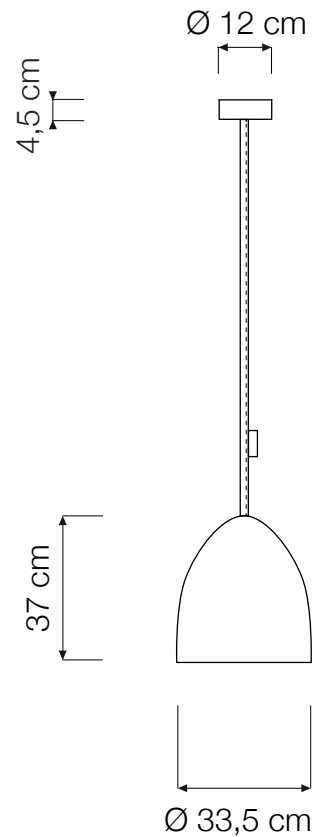

FLOWER S PENDANT

Flower S (Ø 33,5 cm x 37 cm) max 70W | E27 (230V) - E26 (120V)
Equivalent W dimmable LED bulbs compatible | rec. LED 13W

Led color temperature recommended:
neutral white 4200 °K / warm white 2700 °K

COLOR

white (transparent)

BICOLOR VERSION

OUTER COLOR

- grey (concrete)
- black (blackboard)

INNER COLOR

- red
- orange
- turquoise
- white
- blue
- magenta
- gold
- bronze
- silver

INCLUDES 130 CM CORD, TEXTILE CABLE COVER AND LAPRENE (RUBBER) CEILING CANOPY. CUSTOM CORD LENGTHS ARE AVAILABLE FOR AN ADDITIONAL CHARGE. BULBS ARE NOT INCLUDED.