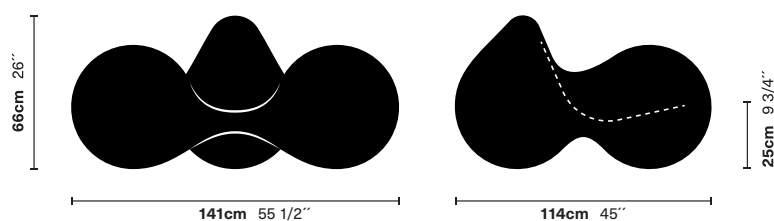

Tomato

Designed by Eero Aarnio 1971

Eero has always been drawn to the circular form and is perhaps best known for his designs 'without edges'. The Tomato chair combines three circles on a basic seat, with two as armrests, one stretched to be a comfortable back.

Dimensions:

141 cm width x 114 cm depth x 66 cm height

Weight:

Net weight: 18 kg
Gross weight: 21 kg

Materials:

Fibreglass, Gelcoat finish

Colours:

-  Red RAL 3028
-  White RAL 9016