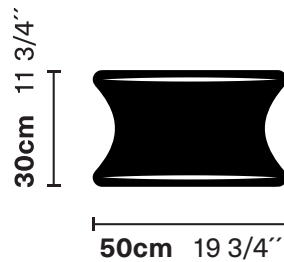

Mushroom

Designed by Eero Aarnio 1967

The Mushroom is one of Eero's oldest designs and in its fibreglass form is part of the same design family that includes the Ball Chair, Pastil and Tomato. It can be used as a stool or a small table.

Dimensions:

LARGE

50 cm diameter x
30 cm height

SMALL

38 cm diameter x
23 cm height

Weight:

Net weight: 4 kg
Gross weight: 5 kg

Net weight: 2 kg
Gross weight: 3 kg