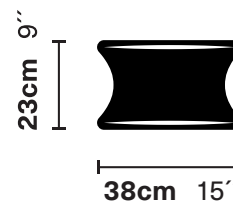

Dimensions:

LARGE

50 cm diameter x
30 cm height

SMALL

38 cm diameter x
23 cm height

Weight:

Net weight: 4 kg
Gross weight: 5 kg

Net weight: 2 kg
Gross weight: 3 kg