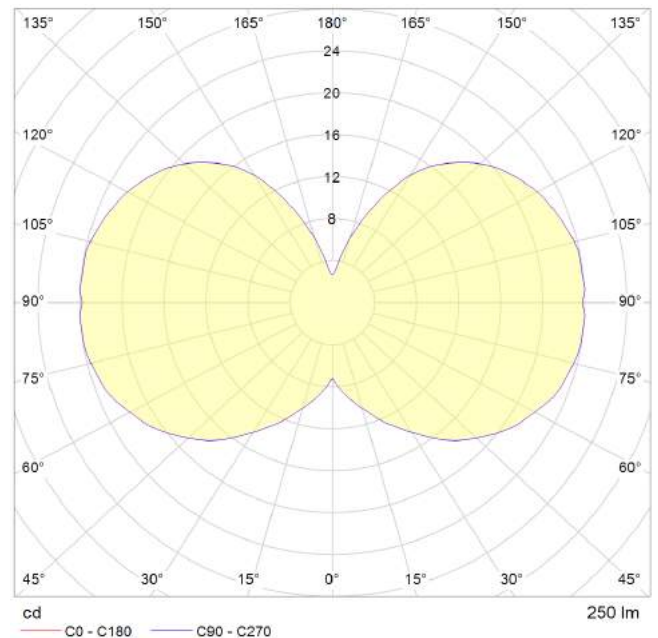

## DIMENSIONS:

**BULB:**  
55 x 219 mm (Width x Length)

**FIXTURE:**  
52 x 75 mm (Width x Length)

**CEILING ROSE:**  
130 x 25 mm (Width x Length)

**CABLE:**  
300cm (Length)

## PERFORMANCE

CRI (colour rendering index)	95
Lamp lumen output	250lm
Flicker	<5%
Lumens per circuit watt (LM/W)	50lm/W
Lifetime (TM-21) (hours)	15,000hrs
Colour Temperature	2100K
Power factor	0.9

## POLAR DIAGRAM