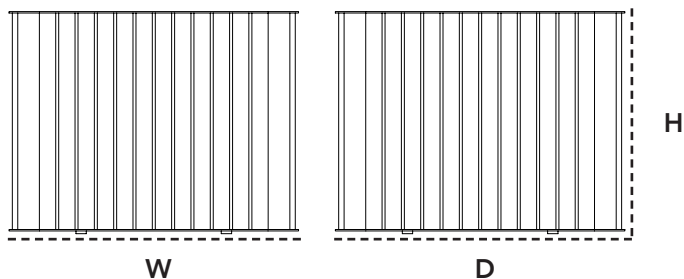

5703 Combine, planter

Design by Cane-line design team

Its Thyme

TAL Teak/Lava grey

Beskrivelse/Description/Beschreibung

Combine er en moderne planteskjuler i et spændende design og mix af materialer. Det varme certificerede teak træ og det strømlinede pulverlakerede aluminium giver et unik t look, som passer ind de fleste steder. Sæt dine krydderurter, blomster eller træer i skjulere og tilfør den grønne plet til dit udendørs rum. Det pulverlakerede aluminium sikrer en resistent overflade imod slag og ridser.

The square Combine is a modern planter in an exiting design and mix of materials. The warm certified teak and the stream-lined powdercoated aluminium give a unique look that fits in in most spaces. Plant your favourite herbs, flowers or trees and add the green spot to your outdoor place. The powder-coated aluminium ensure a resistant surface to knocks and scratches.

Dimensioner/Dimensions/Dimensionen

W	53cm	20.9"
D	53cm	20.9"
H	40cm	15.7"
Wgt	12,65kg	28.1lbs

5706 Combine, planter

Design by Cane-line design team

Its Thyme

TAL Teak/Lava grey

Beskrivelse/Description/Beschreibung

Dimensioner/Dimensions/Dimensionen

W	116cm	45.8"
D	63cm	24.9"
H	71cm	28"
Wgt	36,1kg	79.6lbs

Dimensions inside the cushion box

W	173,9cm	68,5"
D	82,5cm	32,5"

5709 Combine, cushion box, large

Design by Cane-line design team