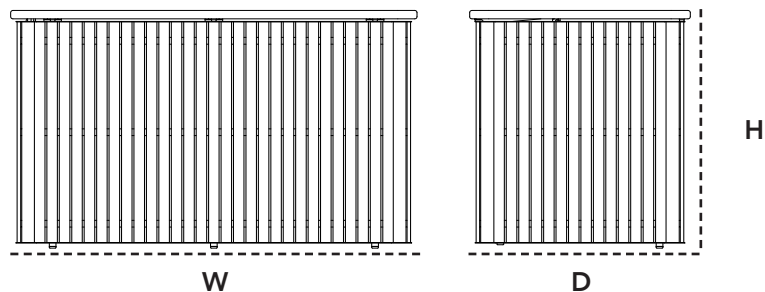

Dimensioner/Dimensions/Dimensionen

W	116cm	45.8"
D	63cm	24.9"
H	71cm	28"
Wgt	36,1kg	79.6lbs

Dimensions inside the cushion box

W	173,9cm	68,5"
D	82,5cm	32,5"