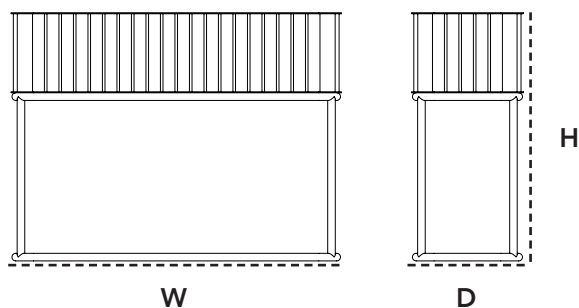

Dimensioner/Dimensions/Dimensionen

W	83cm	32.7"
D	28cm	11"
H	62cm	24.4"
Wgt	8,23kg	18.2lbs