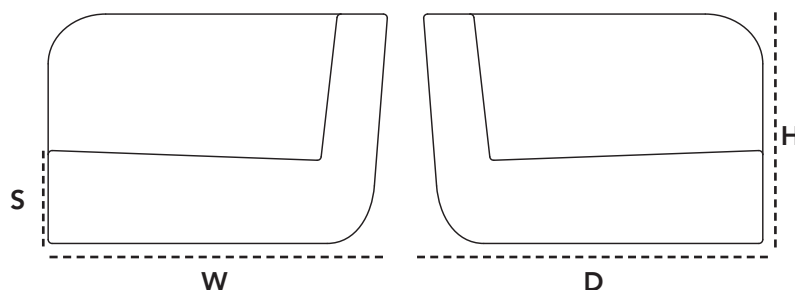

Dimensioner/Dimensions/Dimensionen

W	102cm	40.2"
D	102cm	40.2"
H	69cm	27.2"
S	28cm	11.1"
Wgt*	25,6kg	56.4lbs

Hynde/Cushions/Kissen

YS94 White	5538 Cane-line Natté		
	W	73cm	44.1"
YS95 Grey	D	73cm	29.6"
	H	13cm	5.2"
	Wgt	5kg	11.02lbs