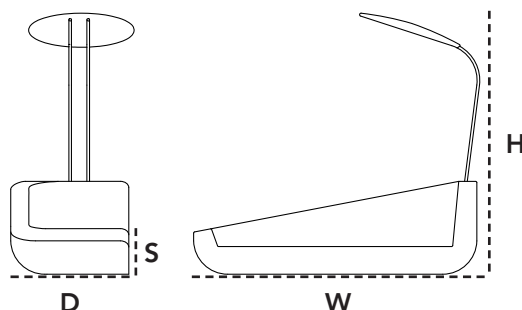

Dimensioner/Dimensions/Dimensionen

W	235cm	92.6"
D	98cm	38.6"
H	153cm	60.3"
S	23cm	9.1"
Wgt*	51,9kg	114.4lbs

Hynde/Cushions/Kissen

YS94 White	5542 Cane-line Natté		
	W	194cm	76.4"
YS95 Grey	D	81cm	31.9"
	H	8cm	3.2"
	Wgt	12,5kg	27.56lbs