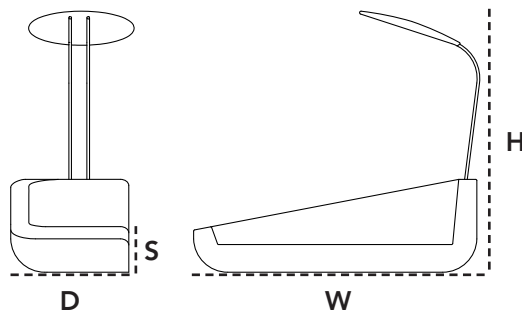

Dimensioner/Dimensions/Dimensionen

W	235cm	92.6"
D	98cm	38.6"
H	153cm	60.3"
S	23cm	9.1"
Wgt*	51,9kg	114.4lbs

Hynde/Cushions/Kissen

YS94 White	5543 Cane-line Natté	
YS95 Grey		
W	194cm	76.4"
D	81cm	31.9"
H	8cm	3.2"
Wgt	12,5kg	27.56lbs

Its Thyme