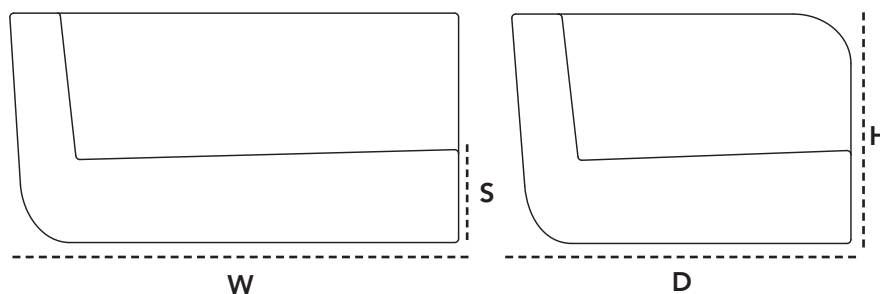

Dimensioner/Dimensions/Dimensionen

W	135cm	53.2"
D	102cm	40.2"
H	69cm	27.2"
S	28cm	11.1"
Wgt*	33,86kg	74.7lbs

Hynde/Cushions/Kissen

YS94 White	5539 Cane-line Natté		
	W	112cm	44.1"
YS95 Grey	D	75cm	29.6"
	H	13cm	5.2"
	Wgt	6kg	13.23lbs