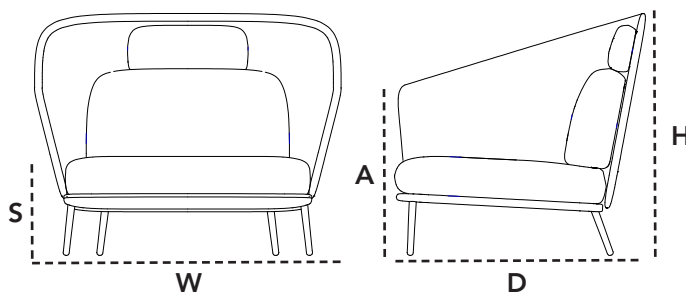

54102 Mega, lounge chair

Design by byKATO

Its Thyme

LG Graphite

Beskrivelse/Description/Beschreibung

Et moderne møbel med masser af plads til alle dine kære. Mega er designet af ByKato og er et unikt møbel. Det stringente design og de kølige skandinaviske farver giver et meget urbant look. Mega er produceret i Cane-line Weave®, hvilket gør den ideel til udendørs brug i ethvert klima, da det er temperatur og UV-resistent. Puderne er lavet med Cane-line SoftTouch® med QuickDry-systemet, som sikrer den gode komfort. Cane-line QuickDry-systemet er en speciel teknik, - efter endt regnskyl er hynderne tørre igen efter ca. en time.

A modern statement furniture with room for all your loved ones. Mega is designed by byKATO and is a unique piece of furniture. The stringent design and the cool Scandinavian colour scheme give a very urban look. Mega is produced in Cane-line Weave® which makes it ideal for outdoor use in any climate as it is temperature and UV-resistant. The cushions are made with Cane-line SoftTouch® with QuickDry system for your comfort. The Cane-line QuickDry system is a special technique - after app. one hour from rain showers cushions are dry again.

Dimensioner/Dimensions/Dimensionen

W	120cm	47.2"
D	91cm	35.8"
H	103cm	40.6"
S	41cm	16.1"
Wgt*	25,45kg	56.1lbs

55102 Mega, 2-seater sofa

Design by byKATO

Its Thyme

LG Graphite

Beskrivelse/Description/Beschreibung

Dimensioner/Dimensions/Dimensionen

W	135cm	53.2"
D	68cm	26.8"
H	83,5cm	32.9"
S	48cm	18.9"
Wgt*	35,4kg	78lbs