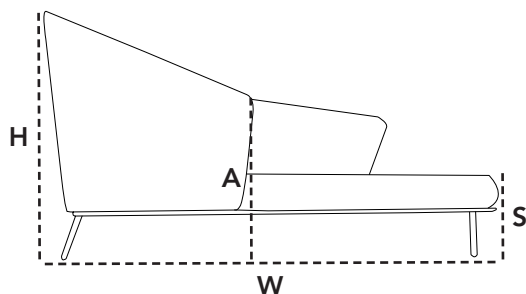

Dimensioner/Dimensions/Dimensionen

W	203cm	79.9"
D	91cm	35.8"
H	103cm	40.6"
S	41cm	16.1"
Wgt*	35,4kg	78lbs

55105 Mega, daybed, left

Design by byKATO

Its Thyme

LG Graphite

Beskrivelse/Description/Beschreibung

Dimensioner/Dimensions/Dimensionen

W	128cm	50.4"
D	180cm	70.9"
H	91cm	35.8"
S	41cm	16.1"
Wgt*	34kg	75lbs

55106 Mega, daybed, right

Design by byKATO

Its Thyme

LG Graphite

Beskrivelse/Description/Beschreibung

Dimensioner/Dimensions/Dimensionen

W	135cm	53.2"
D	68cm	26.8"
H	83,5cm	32.9"
S	48cm	18.9"
Wgt*	35,4kg	78lbs