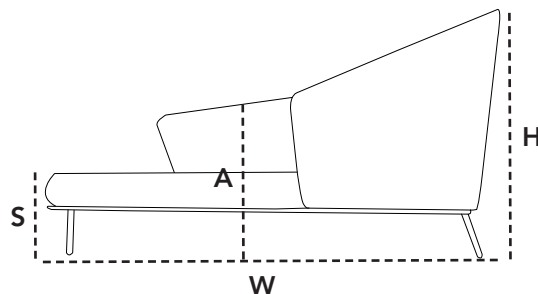

Dimensioner/Dimensions/Dimensionen

W	128cm	50.4"
D	180cm	70.9"
H	91cm	35.8"
S	41cm	16.1"
Wgt*	34kg	75lbs