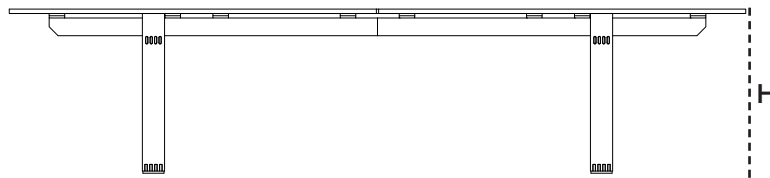

Dimensioner/Dimensions/Dimensionen

W	332cm	130.8"
D	100cm	39.4"
H	73,5cm	29"
Wgt	75,5kg	166.5lbs

D