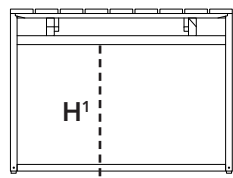

Dimensioner/Dimensions/Dimensionen

W	332cm	130.8"
D	100cm	39.4"
H	73,5cm	29"
Wgt	75,5kg	166.5lbs

D