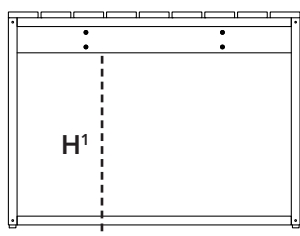

Dimensioner/Dimensions/Dimensionen

W	240cm	94.5"
D	100cm	39.4"
H	73,5cm	29"
H¹	60,1cm	23.6"
Wgt	57kg	125.6lbs

D