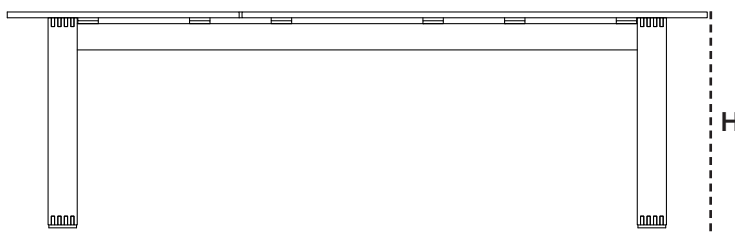

Dimensioner/Dimensions/Dimensionen

W	240cm	94.5"
D	100cm	39.4"
H	73,5cm	29"
H ¹	60,1cm	23.6"
Wgt	57kg	125.6lbs

D

W

H

5076 Endless, table 332x100cm

Design by Foersom & Hiort-Lorenzen MDD

Its Thyme