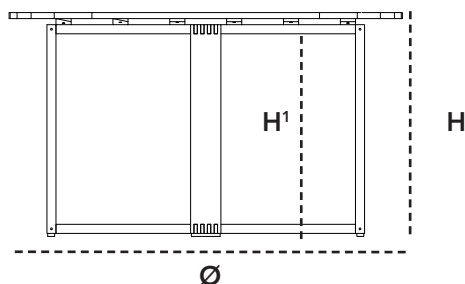

Dimensioner/Dimensions/Dimensionen

Ø	130cm	29.6"
H	74cm	29.2"
H ¹	69,6cm	27.4"
Wgt	36,5kg	80.47lbs

5072 Endless, table dia 170cm

Design by Foersom & Hiort-Lorenzen MDD

Its Thyme

T Teak

Beskrivelse/Description/Beschreibung