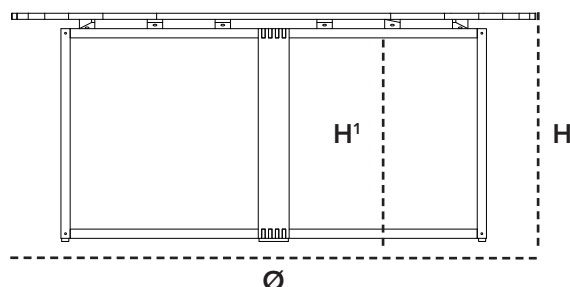

Dimensioner/Dimensions/Dimensionen

Ø	170cm	67"
H	74cm	29.2"
H¹	69,6cm	27.4"
Wgt	51kg	112.43lbs