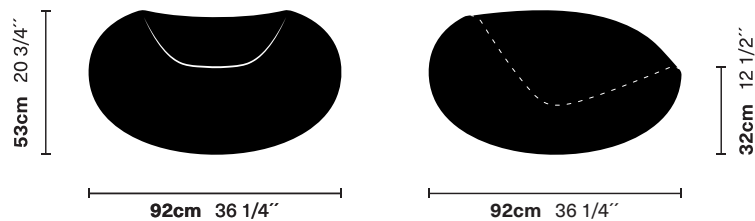

Pastil

Designed by Eero Aarnio 1967

Eero made the first prototype of the Pastil out of polystyrene, which helped him to verify the measurements, ergonomics and rocking ability. In 1968 he received the American Industrial Award for its comfortable form and unique aesthetic.

Dimensions: 92 cm width x 92 cm depth x 53 cm height

Weight: Net weight: 12 kg
Gross weight: 15 kg

Materials: Fibreglass, Gelcoat finish

Colours:

 Green RAL 1107070	 White RAL 9016
 Yellow RAL 1003	 Orange RAL 2011
 Red RAL 3028	 Blue RAL 5002
 Black RAL 9017	 Pink RAL 3507030