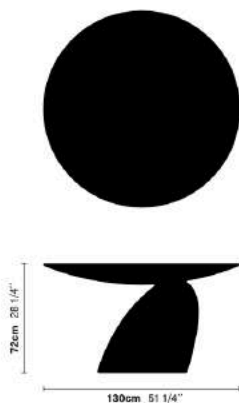

Parabel

Designed by Eero Aarnio 1993

The Parabel table was first shown at the International Furniture Fair in Cologne, Germany in January 2002. The table comes in three sizes; small, large and oval. It is only available in white, the colour Eero specified to best showcase its sculptural details.

Dimensions:

LARGE

130 cm diameter x
72 cm height

OVAL

164 cm width x 110 cm
depth x 72 cm height

Weight:

Net weight: 94 kg
Gross weight: 104 kg

Net weight: 94 kg
Gross weight: 104 kg