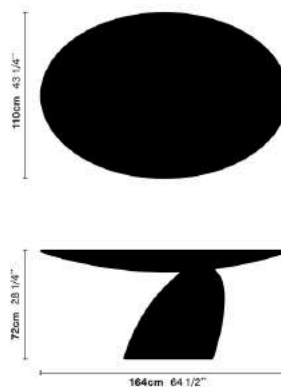

Parabel

Designed by Eero Aarnio 1993

The Parabel table was first shown at the International Furniture Fair in Cologne, Germany in January 2002. The table comes in three sizes; small, large and oval. It is only available in white, the colour Eero specified to best showcase its sculptural details.

Dimensions:

LARGE

130 cm diameter x
72 cm height

OVAL

164 cm width x 110 cm
depth x 72 cm height

Weight:

Net weight: 94 kg
Gross weight: 104 kg

Net weight: 94 kg
Gross weight: 104 kg